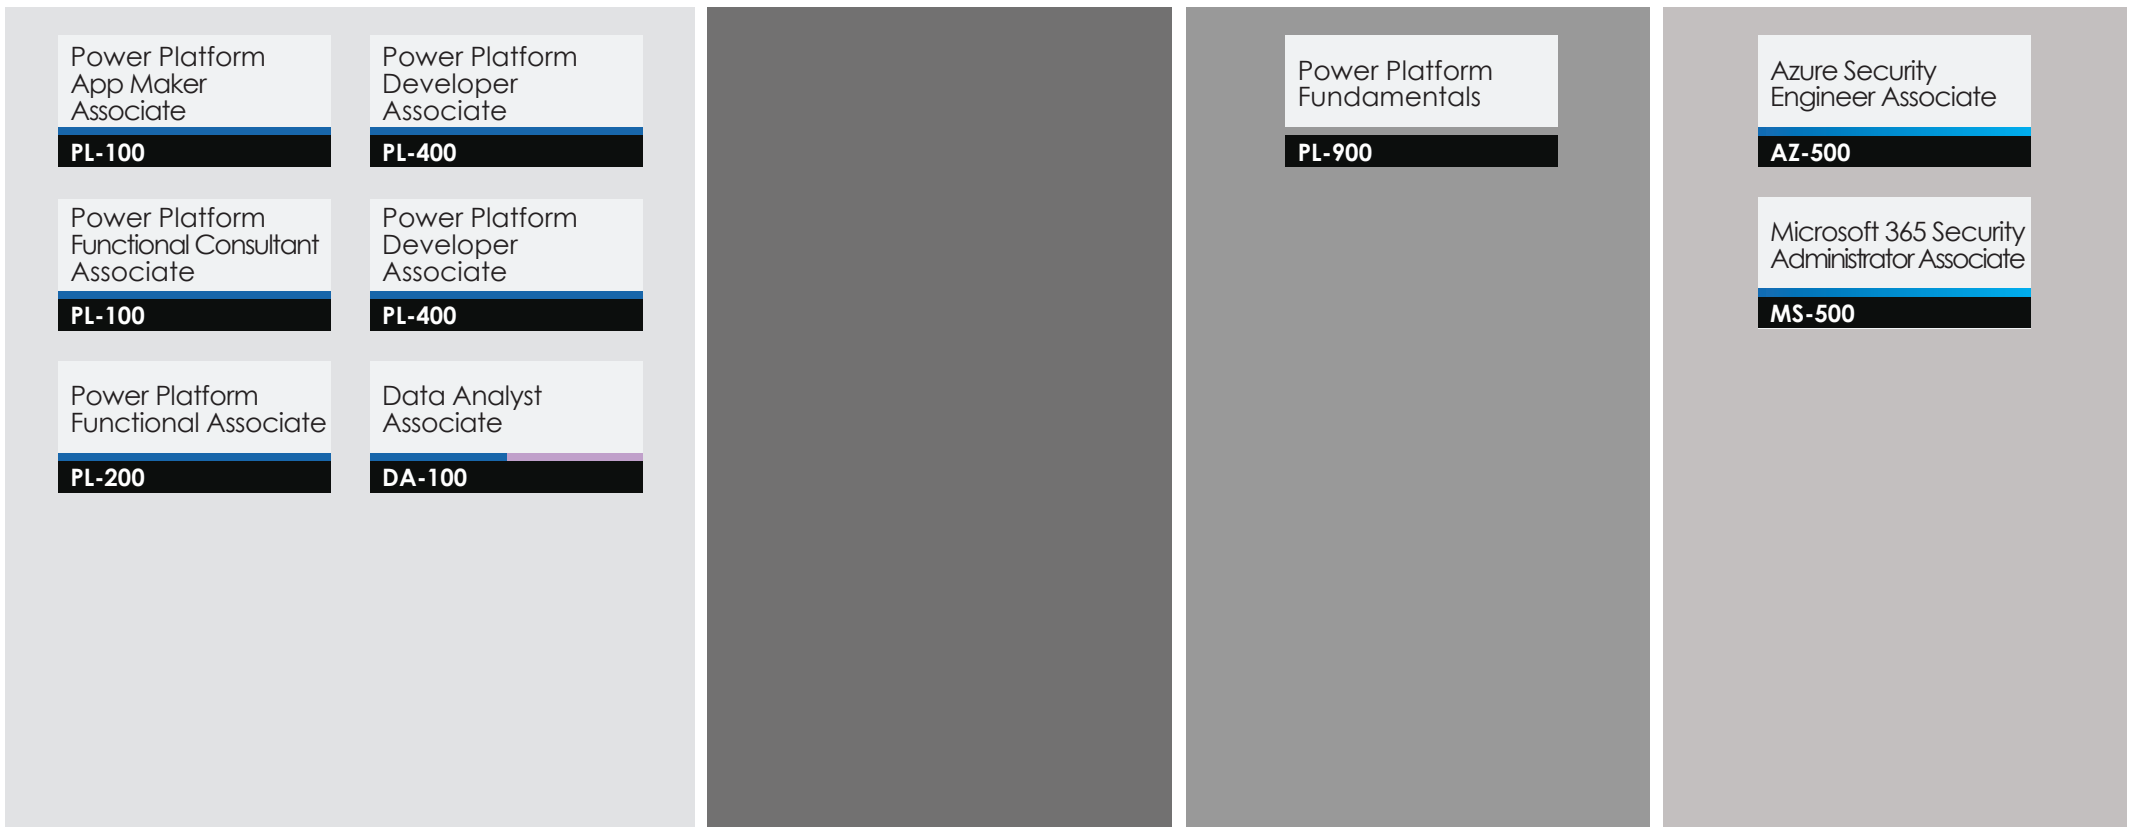

Power Platform Certification Path

No matter your experience level, you can advance your career and demonstrate your achievements through industry-recognized Microsoft Certification

Full certification title	★	Expert certification
MD-100 + MD-101	🔒	This certification has prerequisites
MD-100 + MD-101	+	Exam requirements